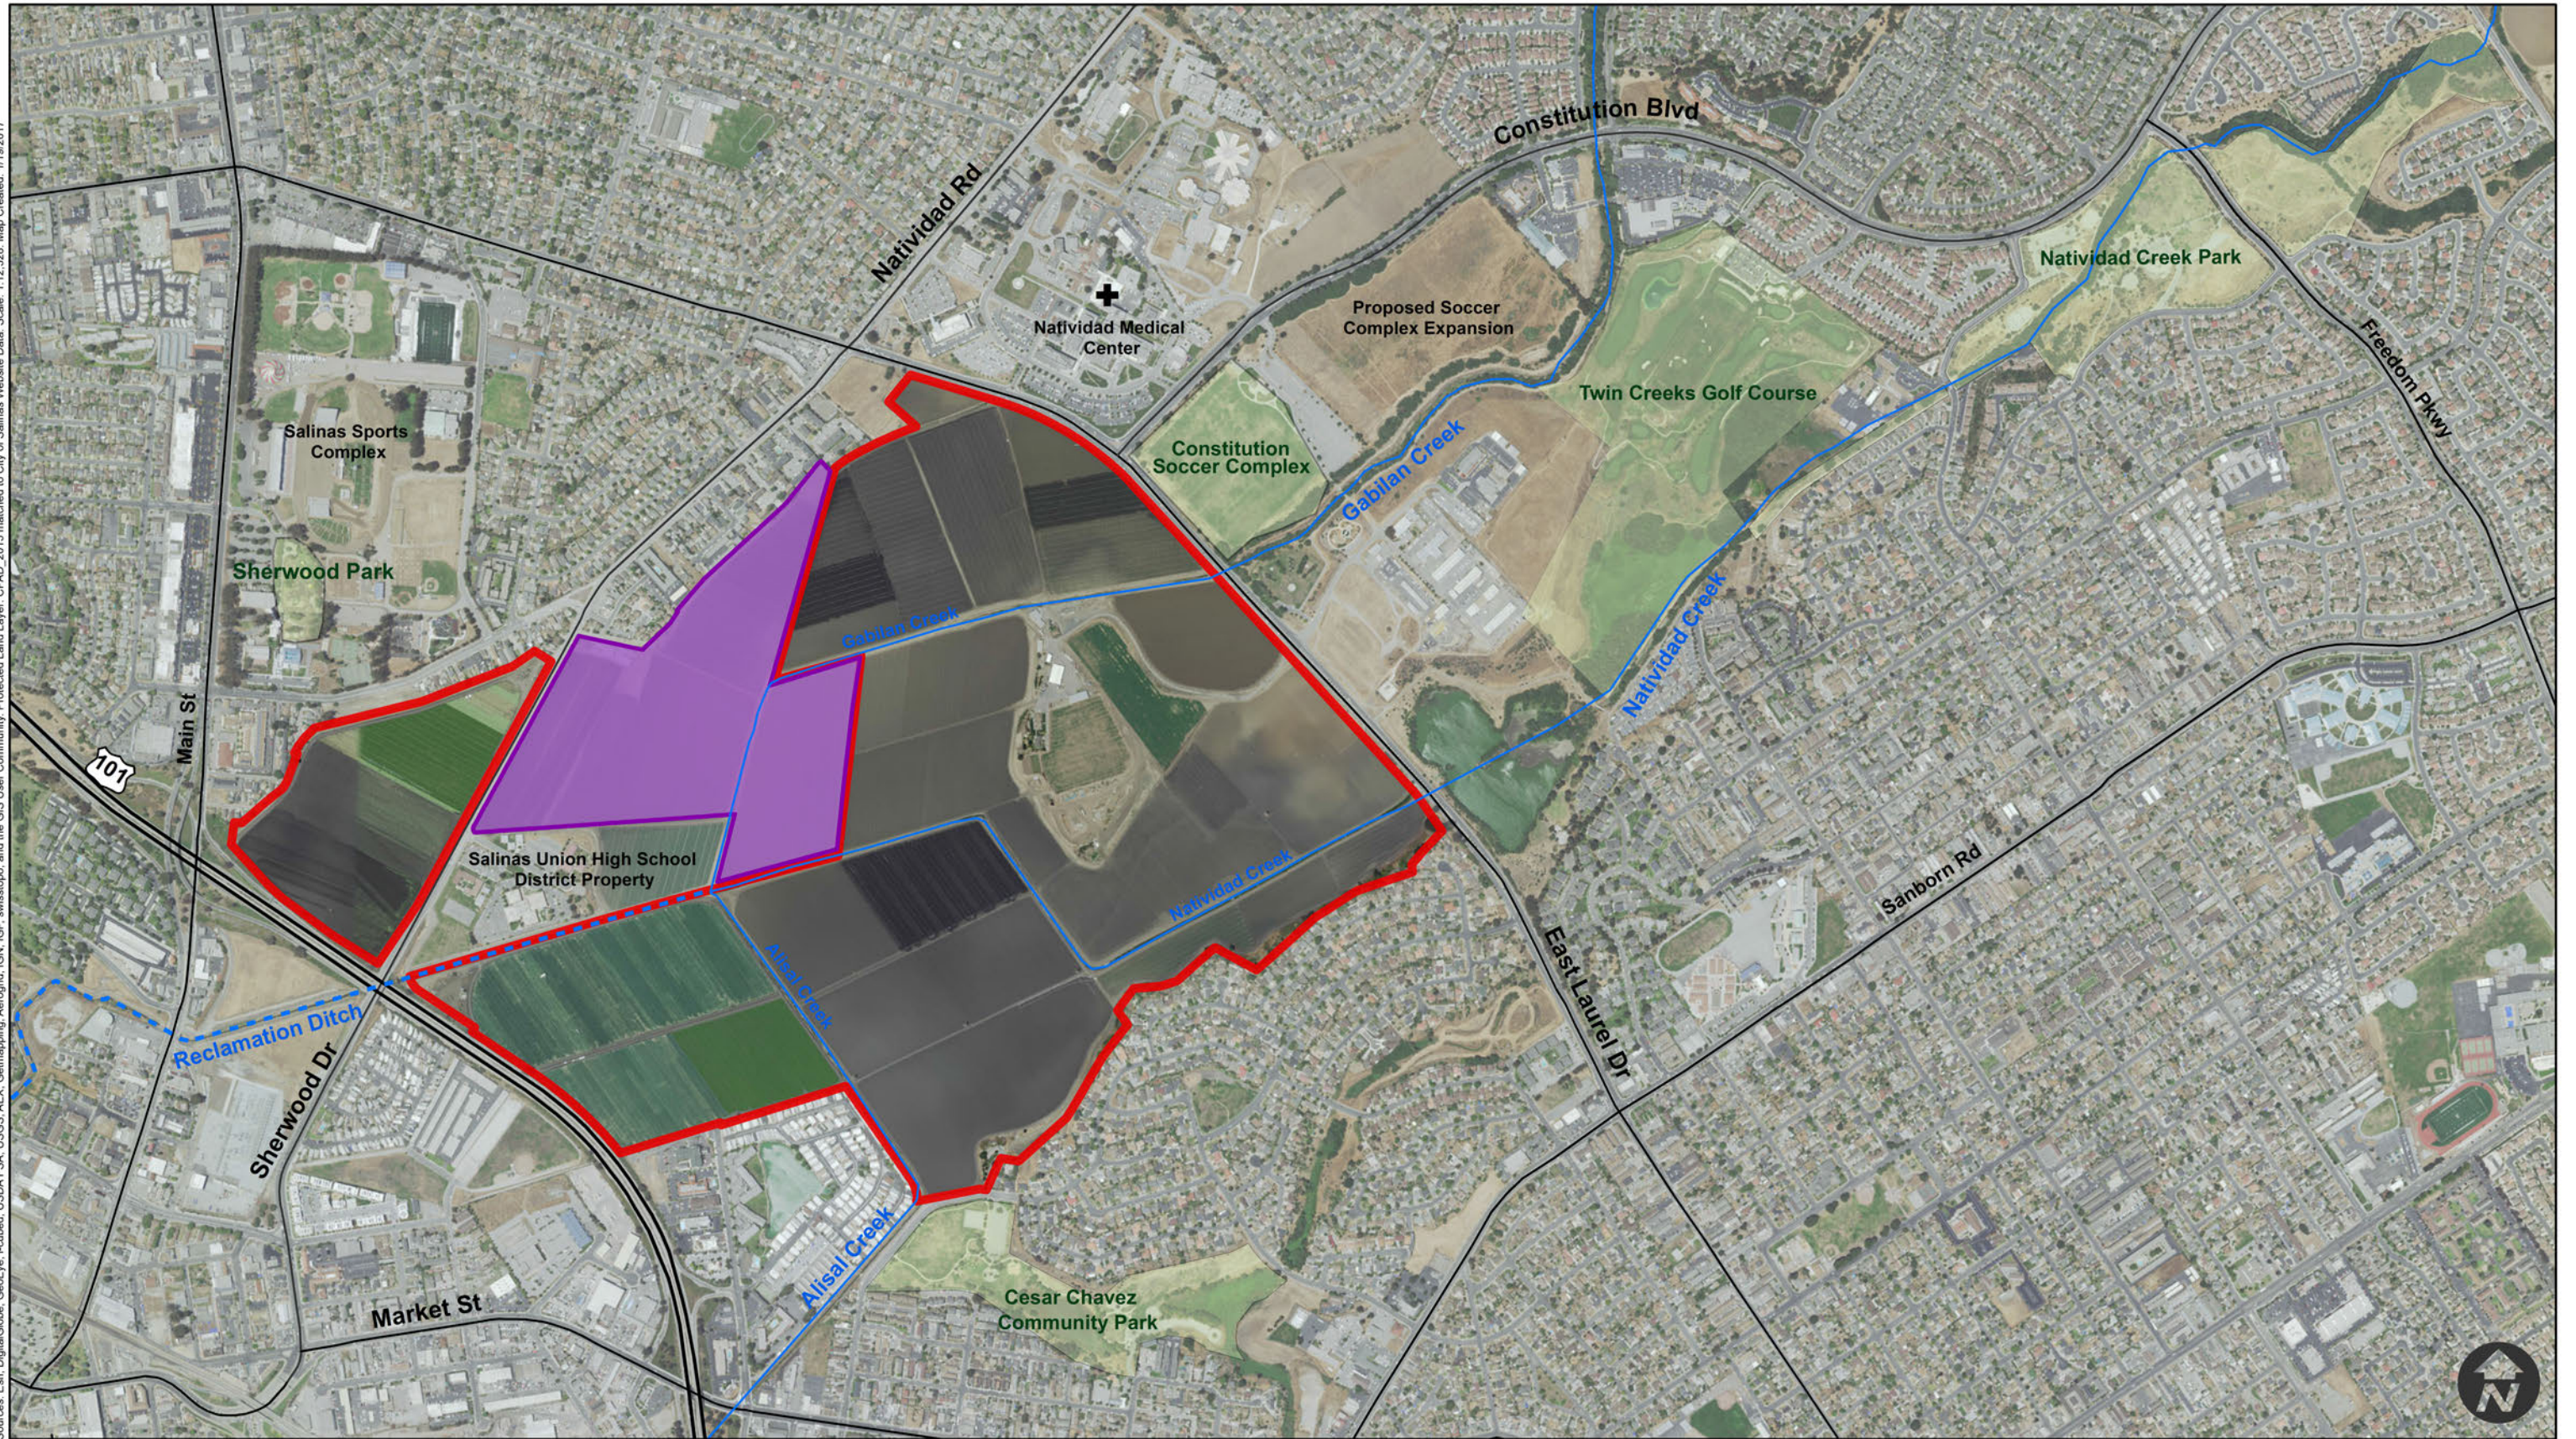

Big Sur Land Trust Property at Carr Lake

The Big Sur Land Trust makes no representation or warranty as to the accuracy, completeness and/or timeliness of the information represented and shall assume no liability for errors, omissions or inaccuracies. Sources: Esri, DigitalGlobe, GeoEye, i-cubed, USDA FSA, USGS, AEX, Geomapping, Aerogrid, IGN, IGP, swisstopo, and the GIS User Community. Protected Land Layer: CPAD, 2015 matched to City of Salinas Website Data. Scale: 1:12,528. Map Created: 1/19/2017

 BSLT Property
 Other Carr Lake Properties in Private Ownership

BIG SUR
LAND TRUST